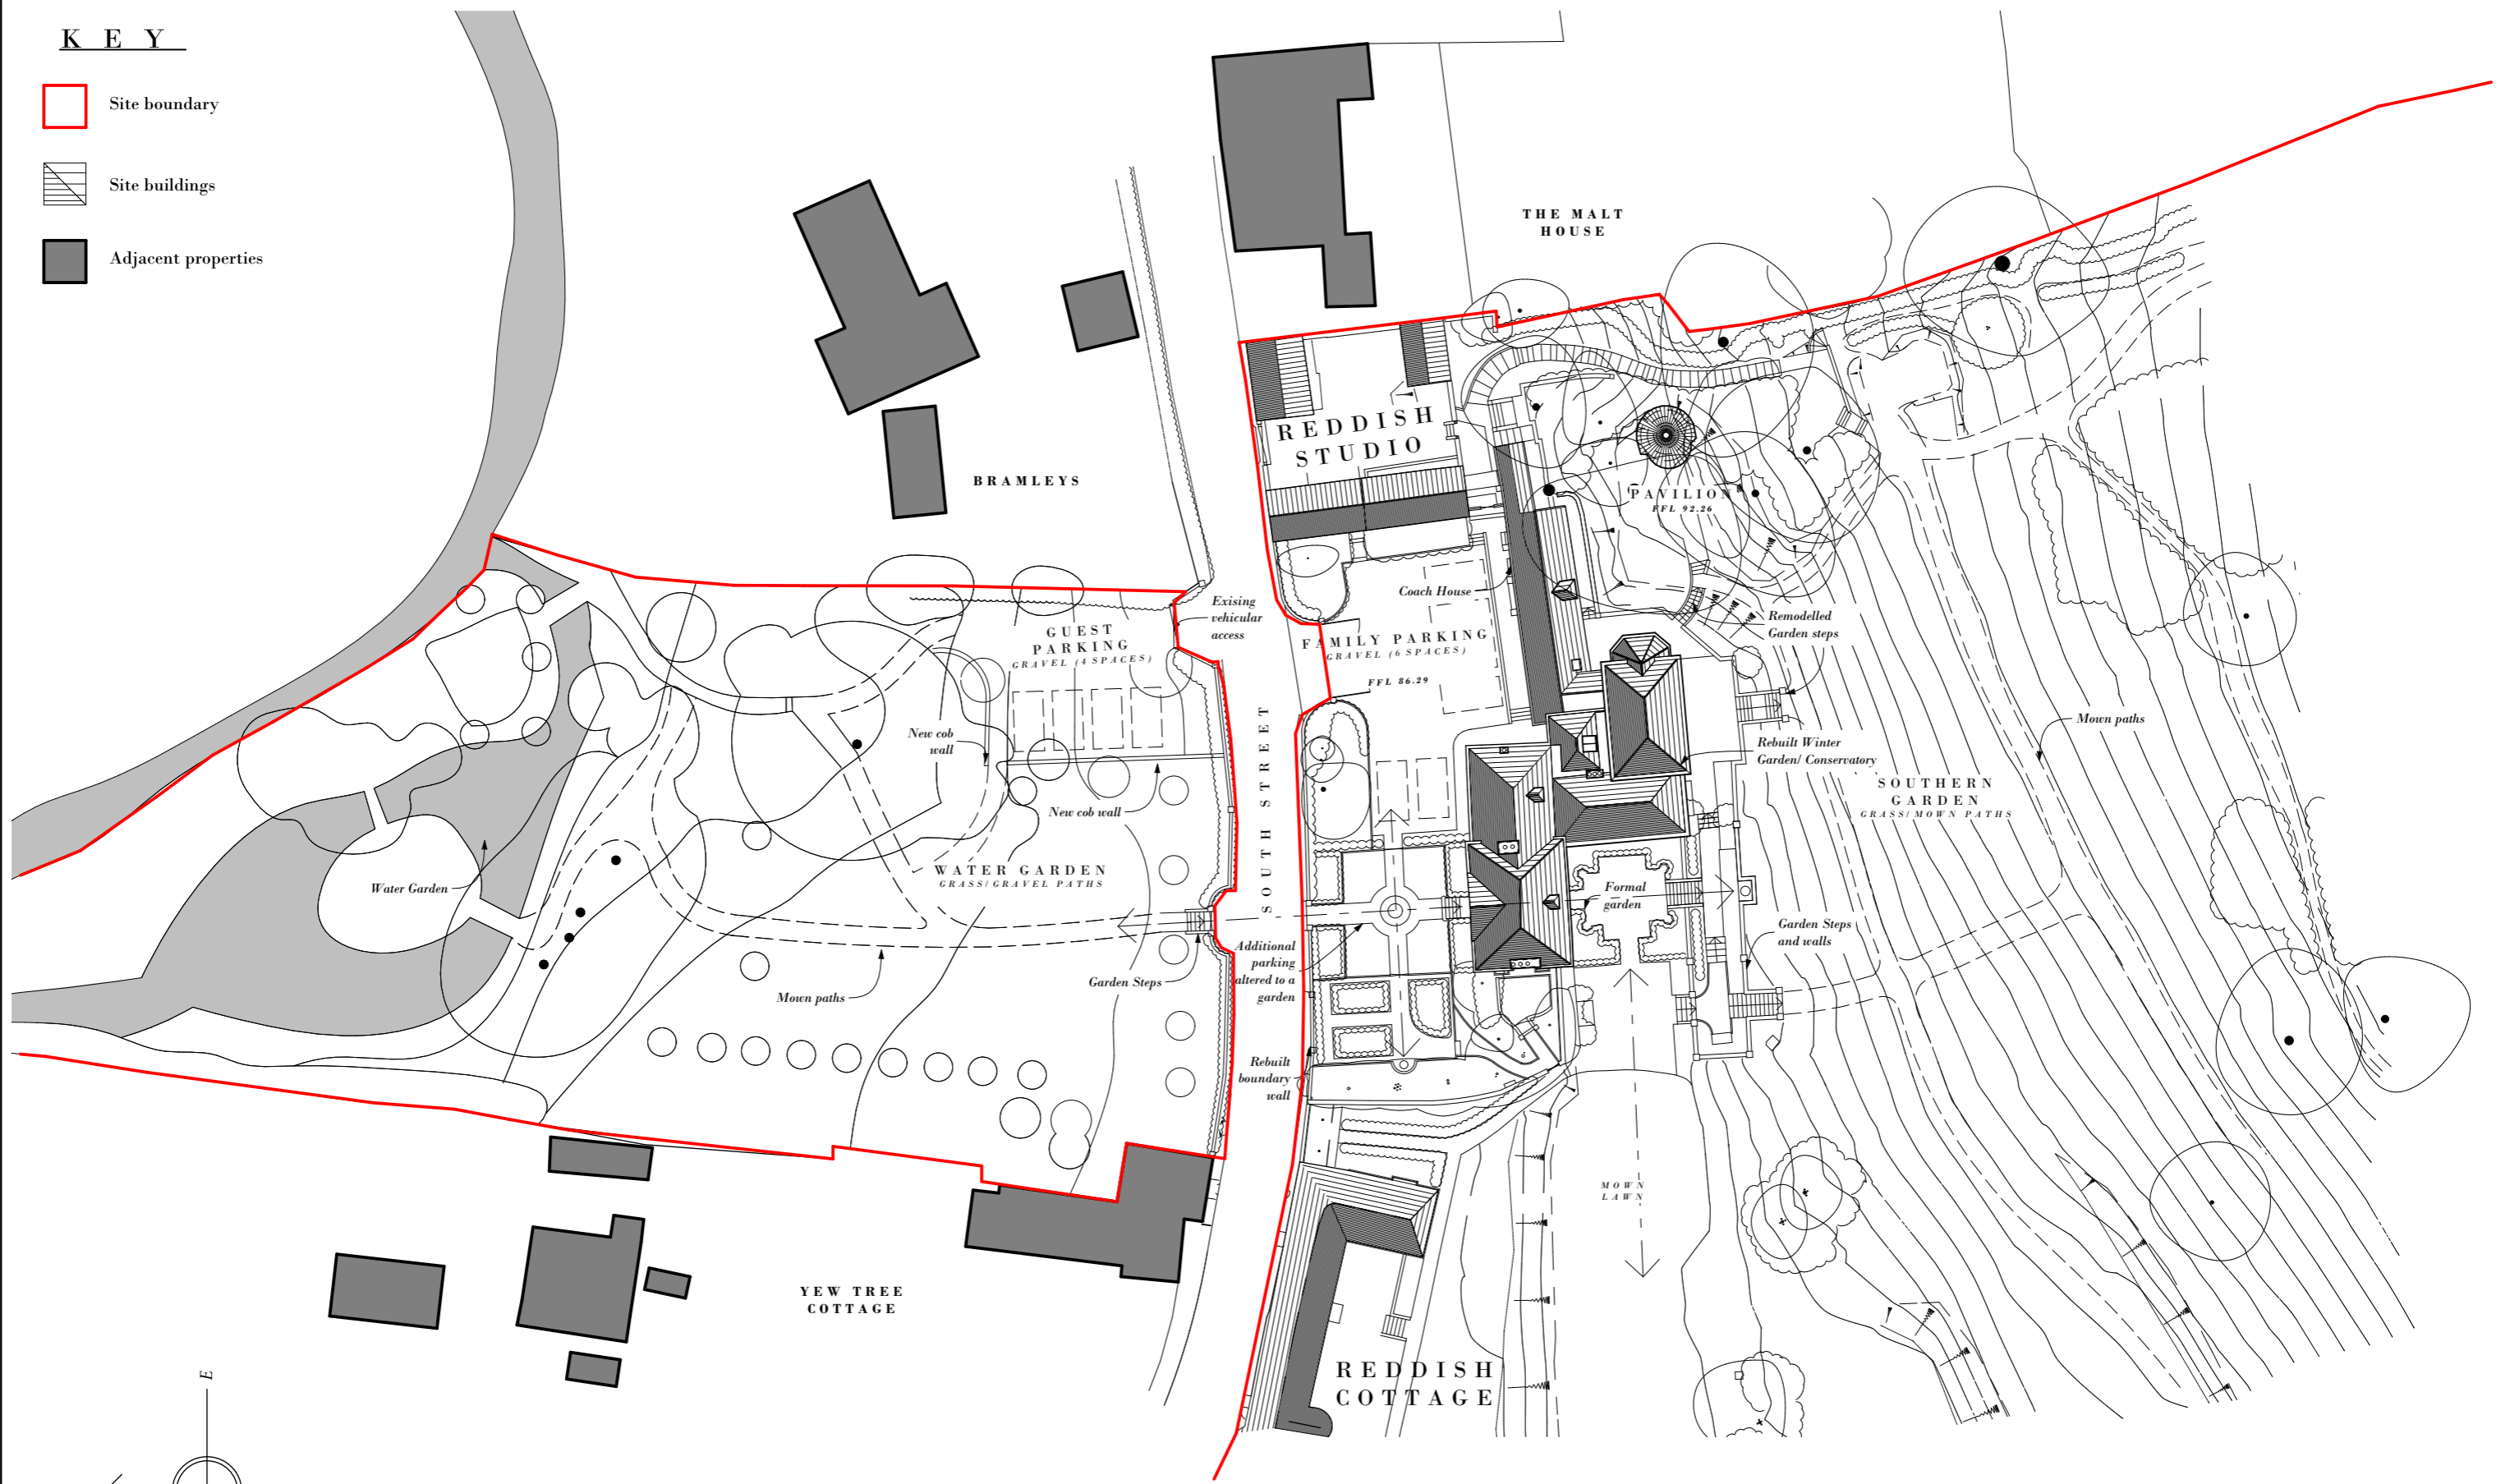

K E Y

- Site boundary
- Site buildings
- Adjacent properties

REDDISH HOUSE, BROAD CHALKE

PROPOSED SITE PLAN OVERALL

Scale 1:500 @ A3

Drawing Number : 6019/PL05