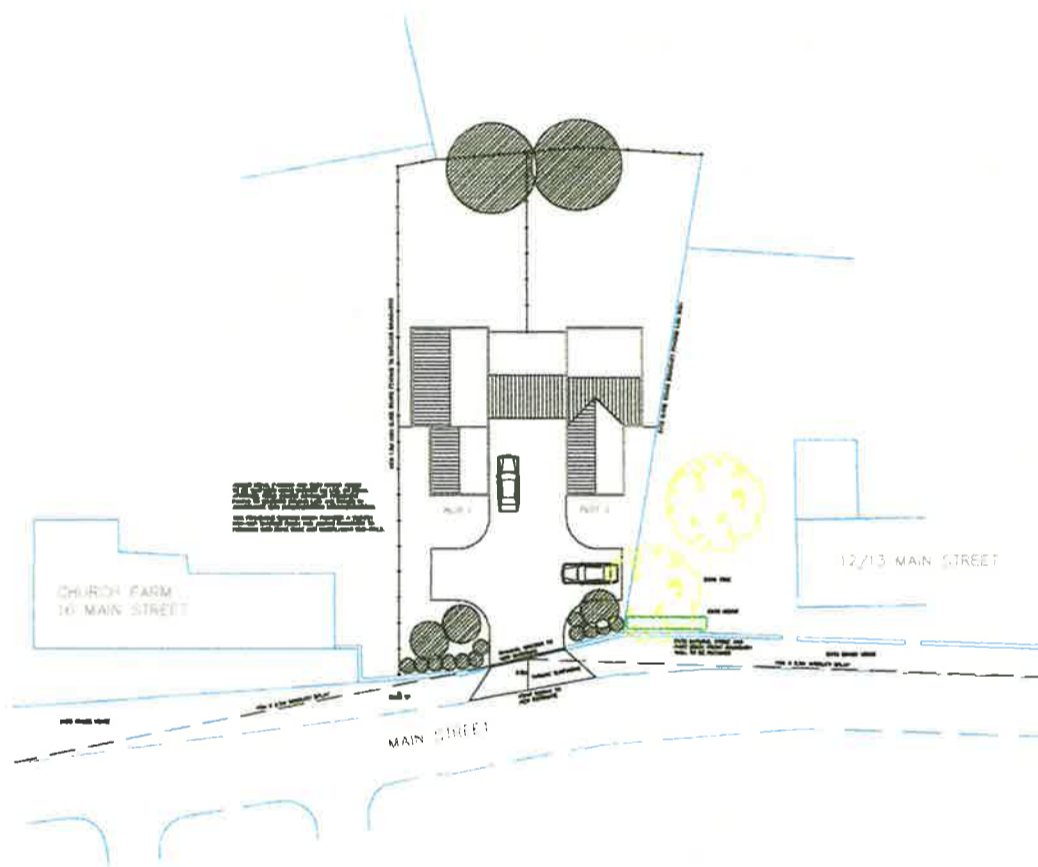

RECEIVED
03 JAN 2017

SITE LAYOUT

Client		
FRANCIS BANFIELD		
Project		
PROPOSED DWELLINGS on land adjoining CHURCH FARM, 16 MAIN STREET, KEEVIL, TROWBRIDGE, WILTSHIRE, BA14 6GU		
Drawing Title		
DESIGN DRAWING SITE LAYOUT		
Issue	Date	Drawn by
AT/INDICATED	NOV 2017	
Tim Weeding Building Design Services 28 Hill Road Trowbridge Wiltshire BA14 5DP Telephone & Fax 01249 799921		
Project Number	Drawing Number	
2017-60	101	

0 1 2 3 4 5 10
SCALE 1/100 WHEN PLOTTED AT A1 SIZE
SCALE 1/200 WHEN PLOTTED AT A3 SIZE