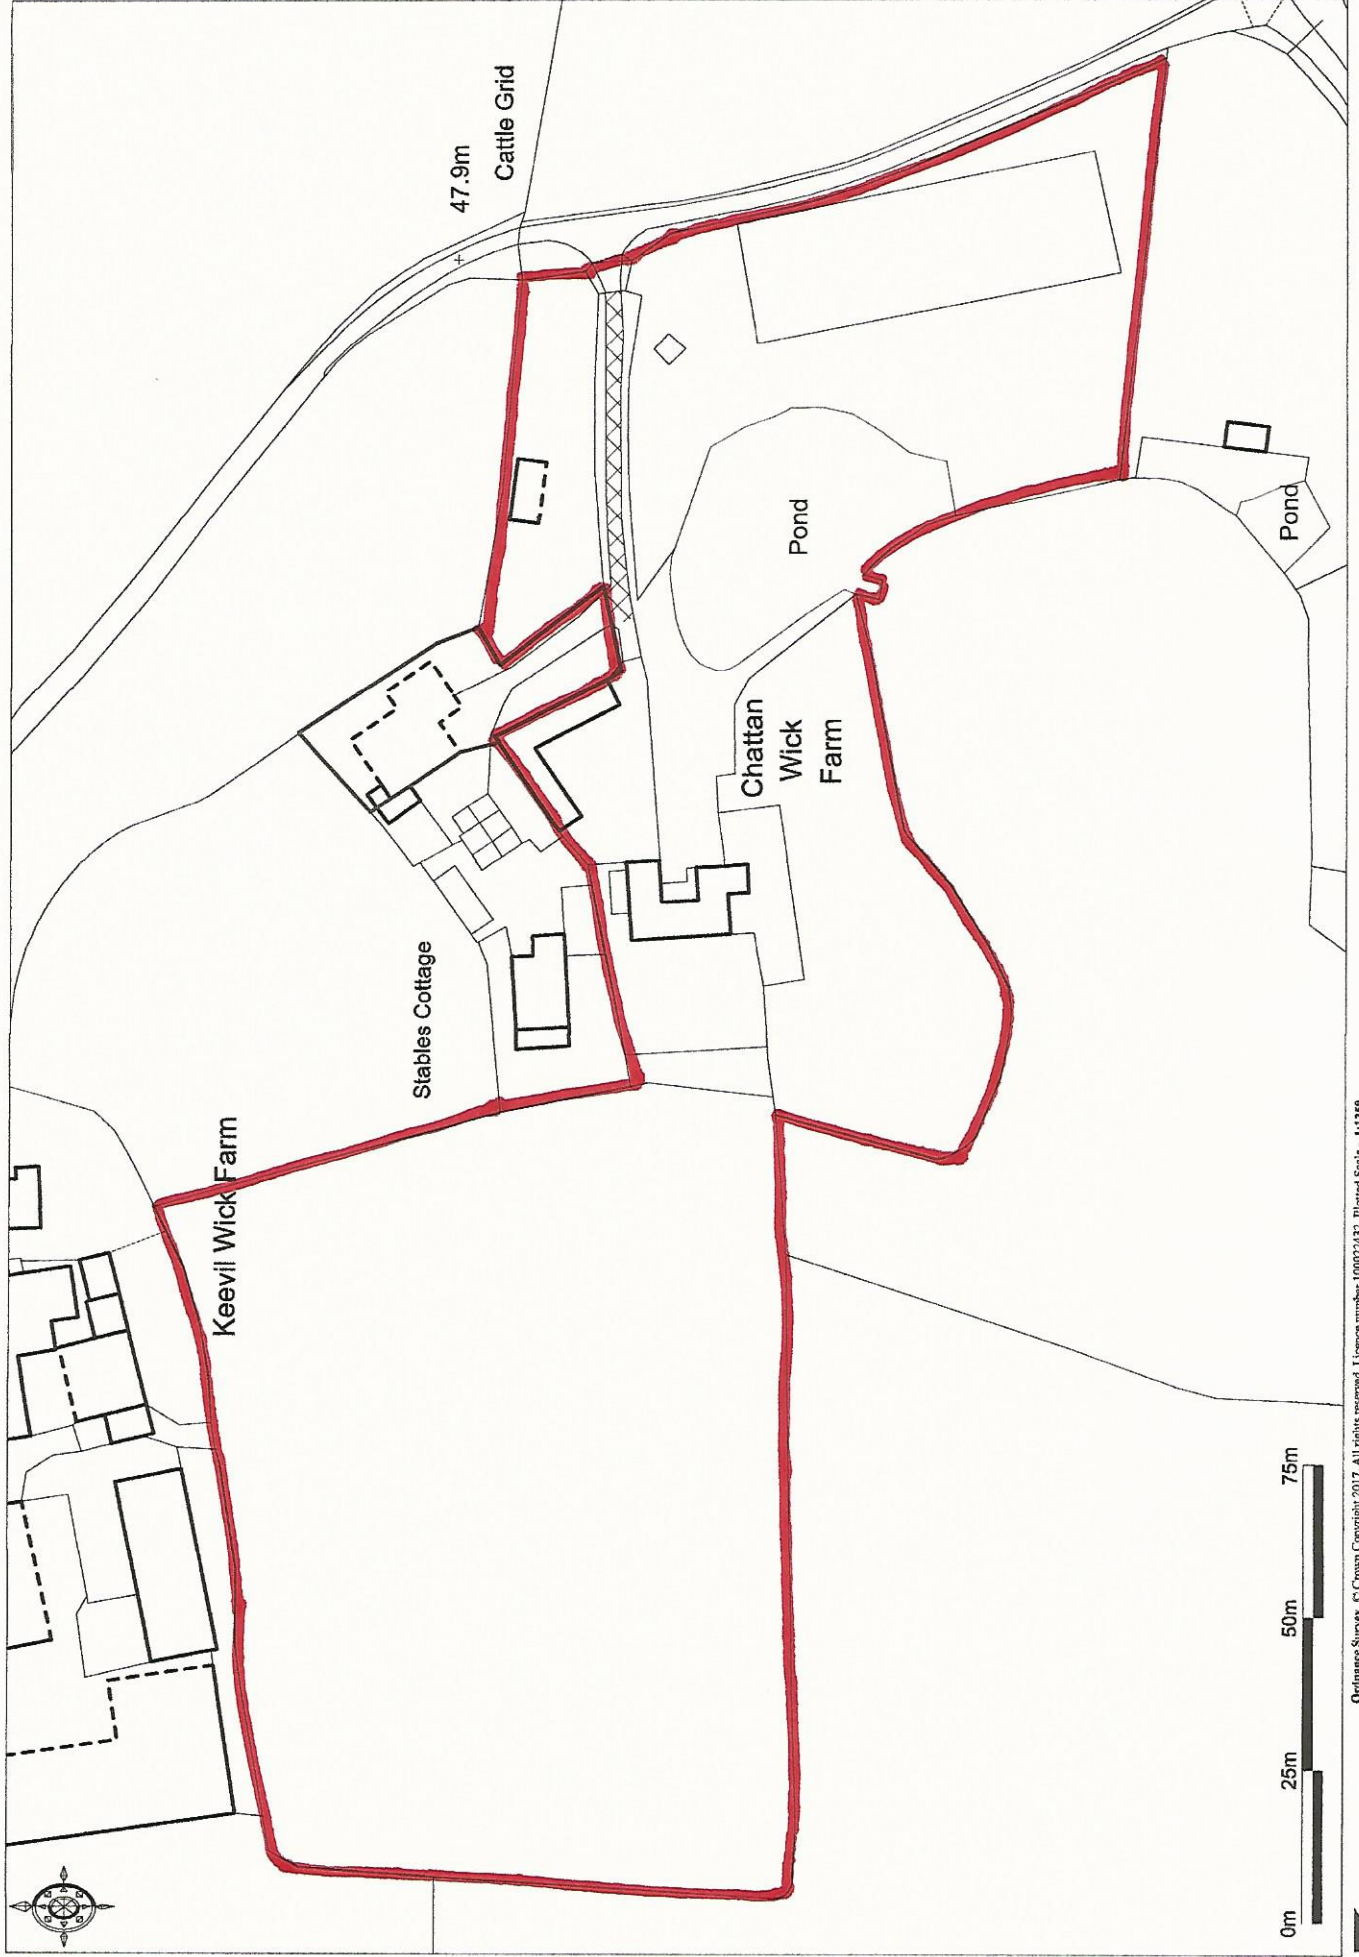

Chattan Wick Farm Keevil Wiltshire BA14 6NH

Ordnance Survey © Crown Copyright 2017. All rights reserved. Licence number 100022432. Plotted Scale - 1:1250