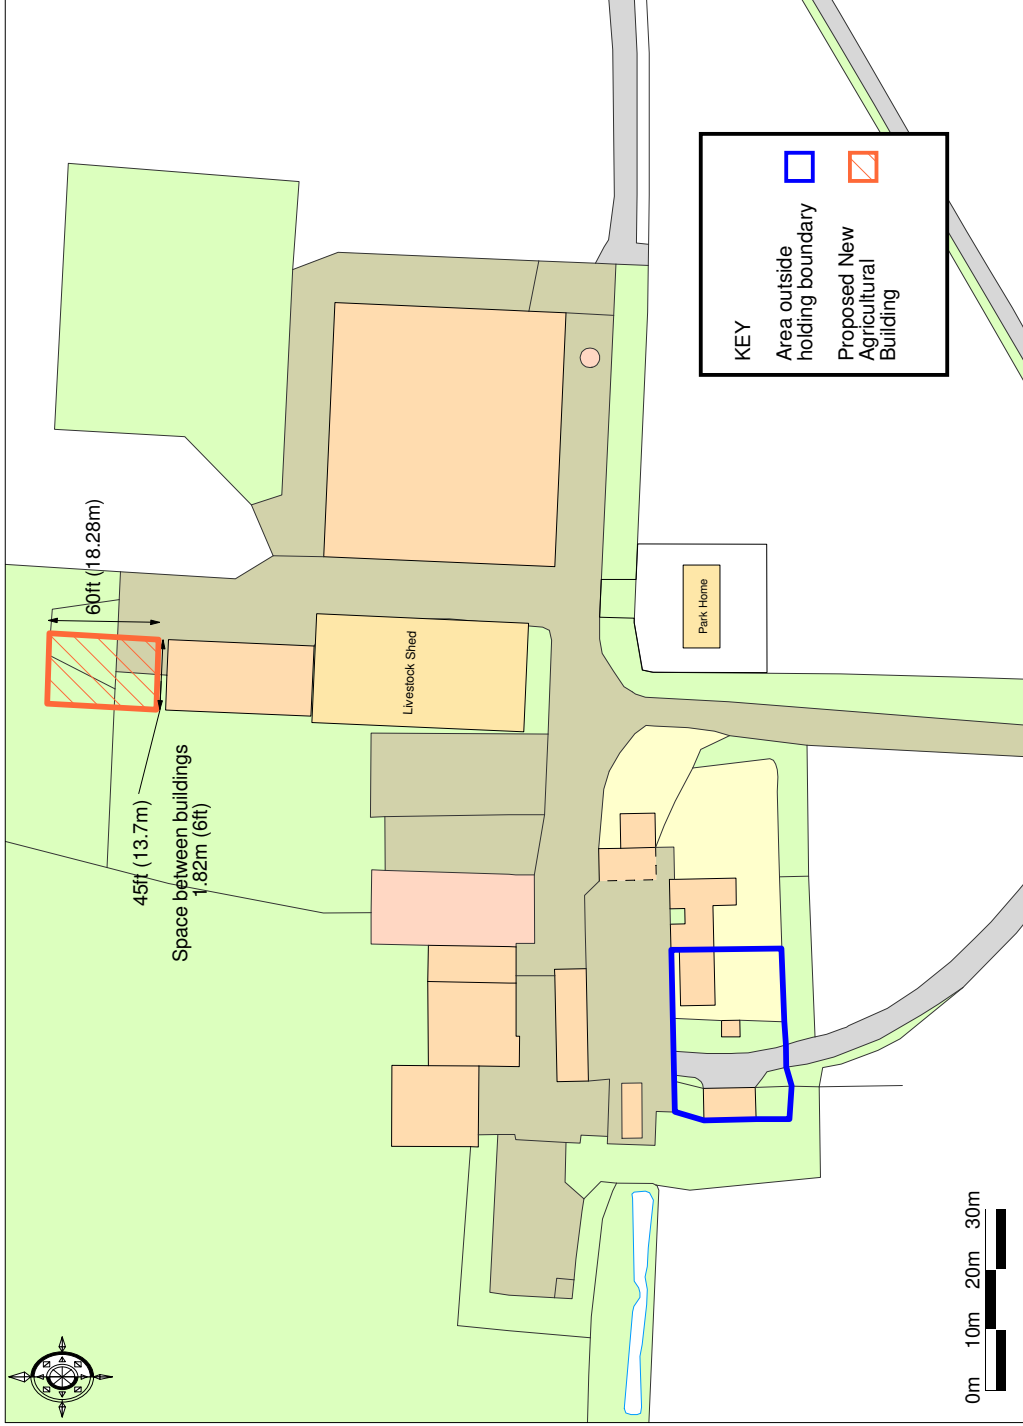

Old Hurst Farm, Block Plan May 2018

Ordnance Survey © Crown Copyright 2018. All rights reserved. Licence number 10002432. Printed Scale - 1:1250